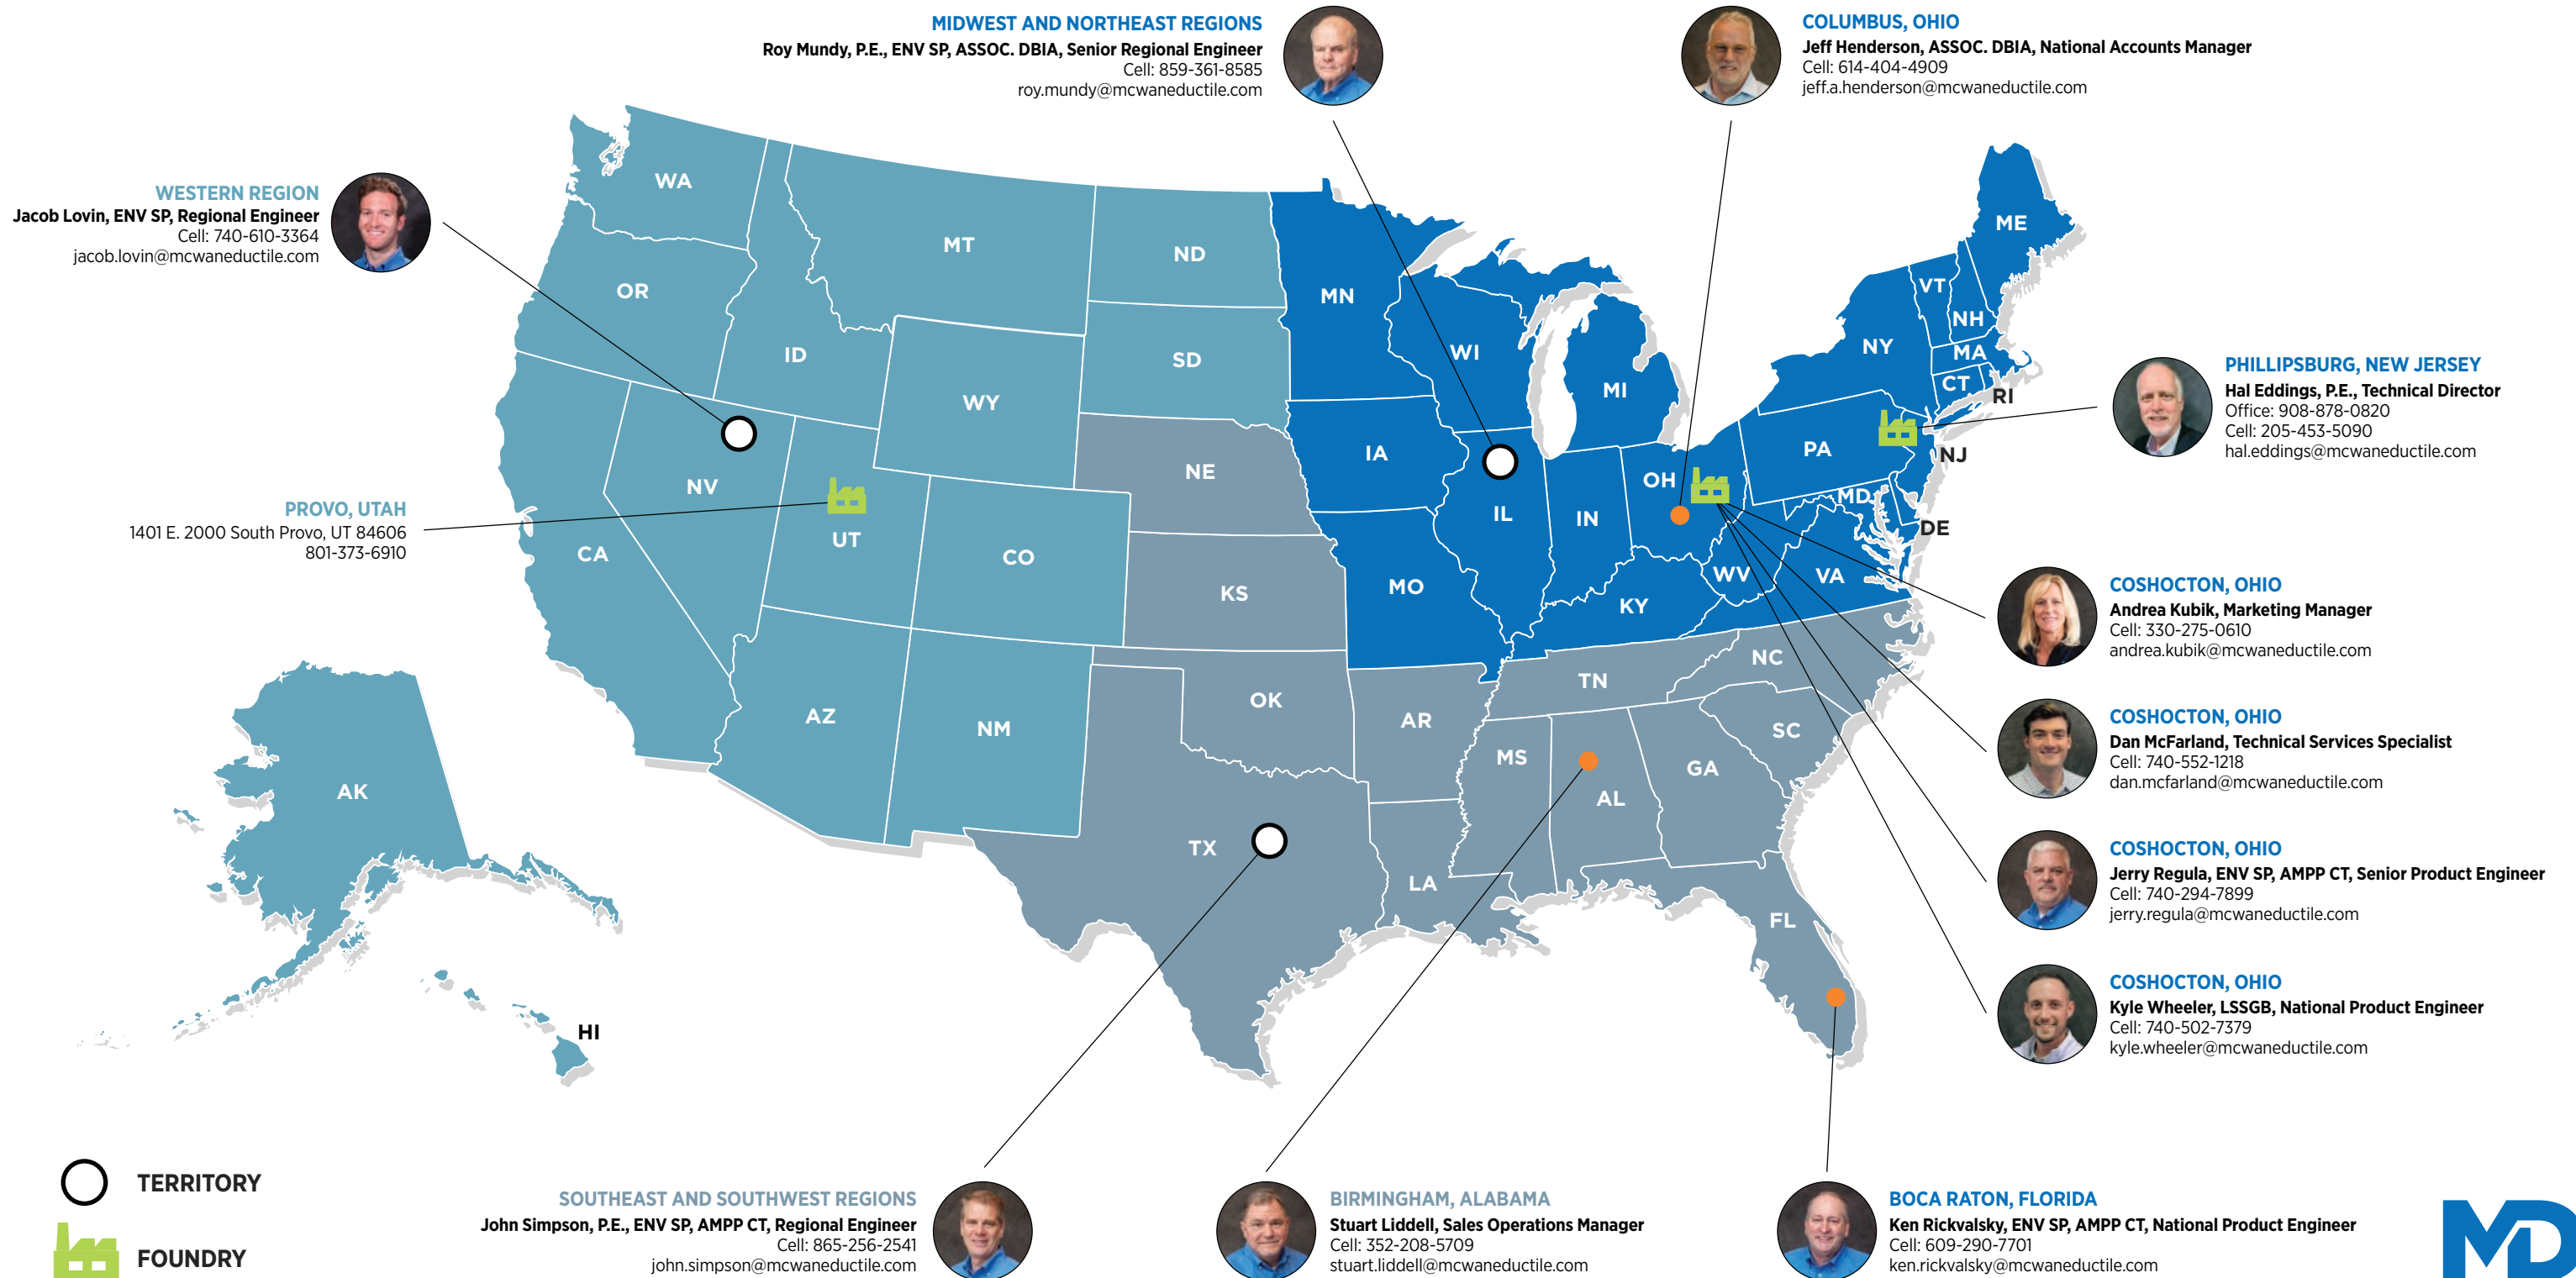

McWANE DUCTILE REGIONAL ENGINEER TERRITORIES/SALES AND TECHNICAL SERVICES

-  TERRITORY
-  FOUNDRY
-  HOME OFFICE